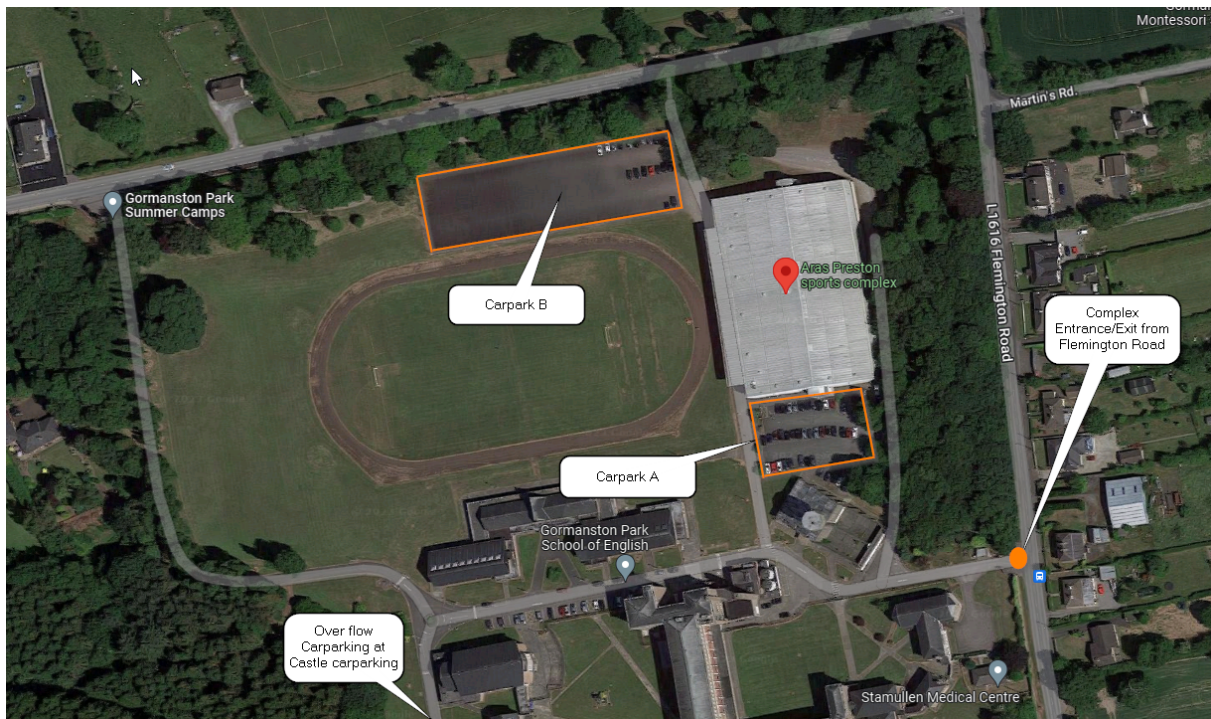

Gormanston Sports complex Directions

Gormanston Park
Gormanston,
Co. Meath,
Ireland,
K32 NH30

Google Maps

<https://goo.gl/maps/hXWsfqfcnZ5E9hg9>

Car parking

Please note there is a one-way system in place. Please use the entrance on Flemington road.